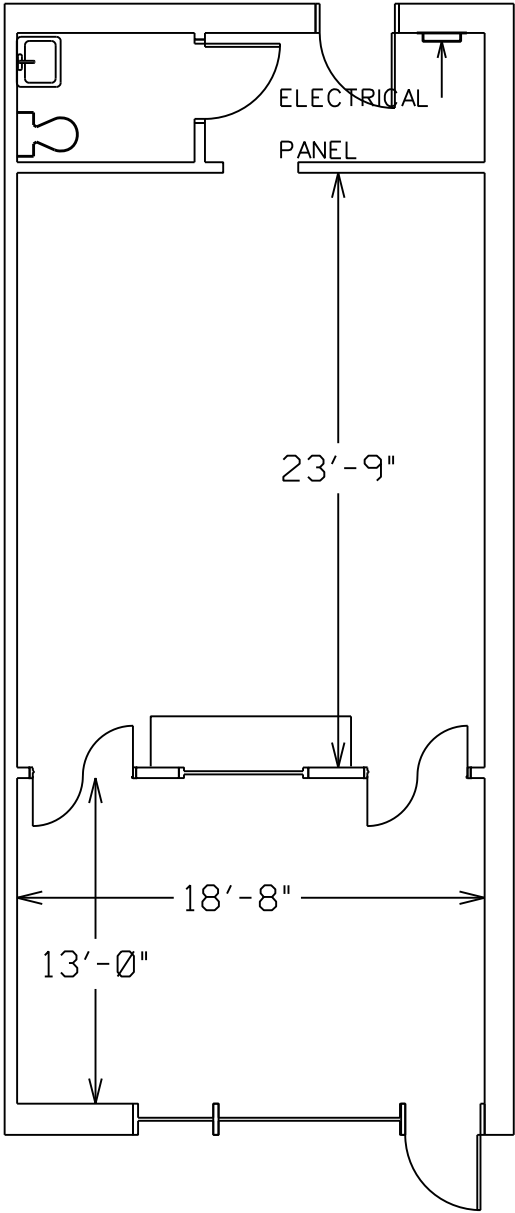

SELWYN SHOPPES  
SELWYN AVENUE  
CHARLOTTE NC

2927  
907 SF