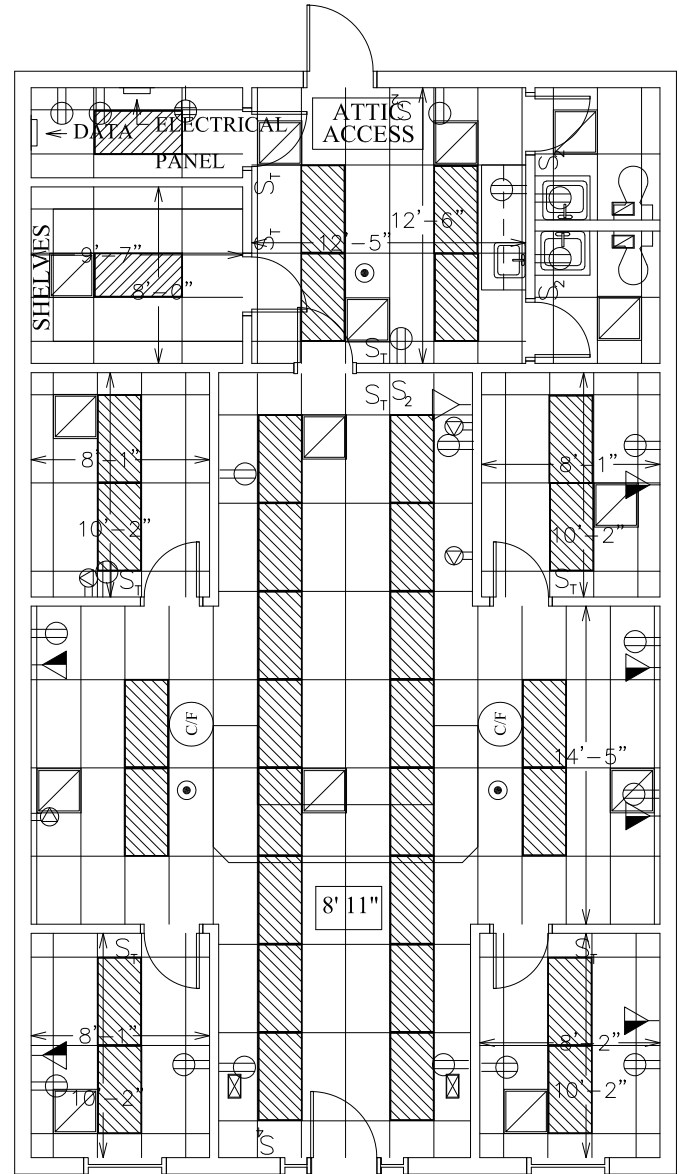

- SPEAKER 
- CEILING FAN 
- SWITCH 
- TELE/ DATA 
- DUPLEX 
- QUAD 
- DATA 
- PHONE 

- CEILING GRID 

- 2X4 FIXTURE 

- SUPPLY 
- RETURN 

2005 S Cannon Blvd.
Kannapolis NC